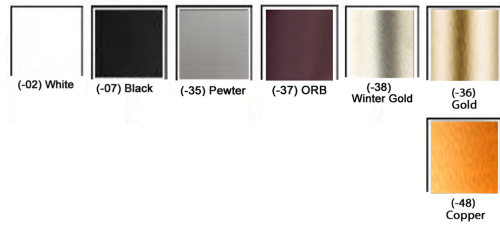

MX 3625-02

W:14" H:4"
 Finish: White
 Glass: Satin White
 Lamps: 2x40W (M) A19

REFERENCE	QTY.	REMARKS	Project
			Location/Type
			Architect
			Engineer
			Contractor
			Submitted By: Date: